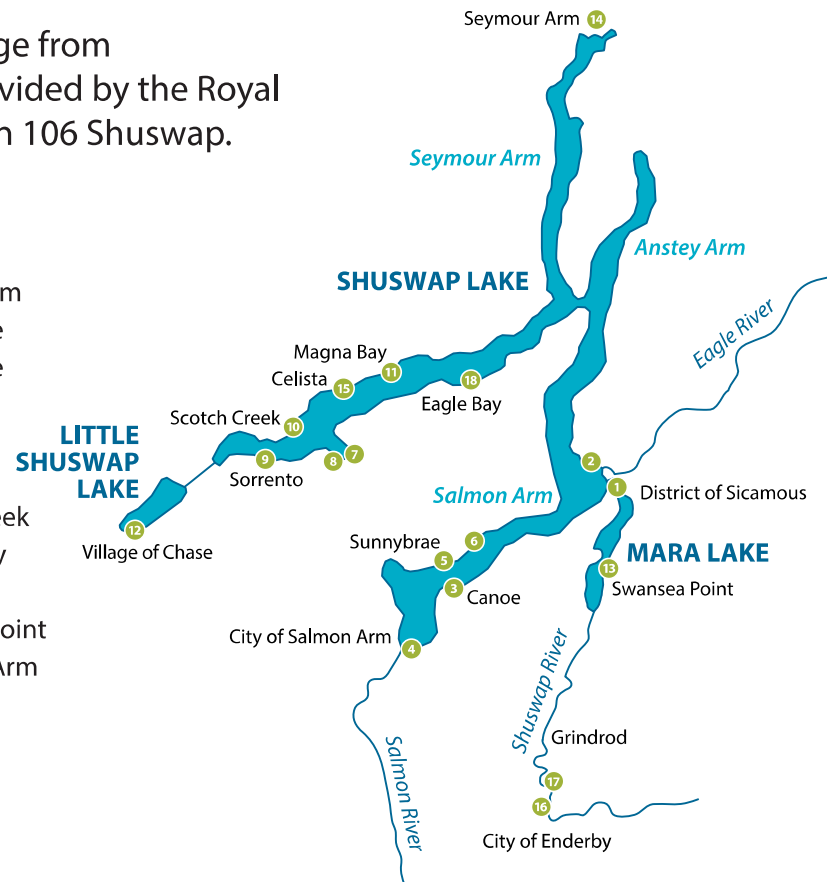

There are **18** PFD
loaner stations located
around the Shuswap!

NO LIFEJACKET?

You can borrow one for a child free-of-charge from
a **Kids Don't Float PFD loaner station**, provided by the Royal
Canadian Marine Search and Rescue, Station 106 Shuswap.

- 1 Sicamous Boat Launch.....Sicamous
- 2 Old Town Bay Boat Launch.....Sicamous
- 3 Canoe Beach Park.....Canoe
- 4 Downtown Salmon Arm Boat LaunchSalmon Arm
- 5 Sunnybrae Community Park.....Sunnybrae
- 6 Herald Provincial ParkSunnybrae
- 7 Harbour Road Boat Launch.....Blind Bay
- 8 Sandy Beach Community Park.....Blind Bay
- 9 Markwart Road Boat LaunchSorrento
- 10 Shuswap Lake Provincial Park.....Scotch Creek
- 11 Magna Bay Wharf Road Park.....Magna Bay
- 12 Memorial Park Boat Launch.....Chase
- 13 Oxford Road Lake Access.....Swansea Point
- 14 Beswick Road Community Park.....Seymour Arm
- 15 Bristow Road Boat LaunchCelista
- 16 Belvidere ParkEnderby
- 17 Tuey Park.....Enderby
- 18 Shannon Beach.....Eagle Bay

**ROYAL CANADIAN MARINE
SEARCH & RESCUE**
Saving Lives on the Water

SHUSWAP
watershed council